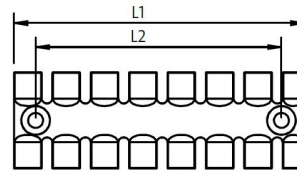

# ZL trekontlastingsplaten

voor schroefmontage

WE  
CONTROL  
COMPONENTS

[Bestel direct online @ CC Nederland »](#)

[Voor aanvragen uit België klik hier »](#)

The strain relief plate ZL is used for static or dynamic applications for organising and securing cables on machines, control panels or drag chains.

The design of the strain relief unit provides secure strain relief according to EN 62444. Mount of the cables or pneumatic tubing is easily done using cable ties.

By using aluminium (ZL-AB types) or brass (ZL-MS types) nuts for the screw holes, a better fit of the strain relief plate is achieved, even in high vibration environments.

Strain relief plates ZL 03 | 04 | 05 feature different comb widths. Thus providing a multi-purpose product for various cable sizes.

For multilayer installation please use DH spacers.