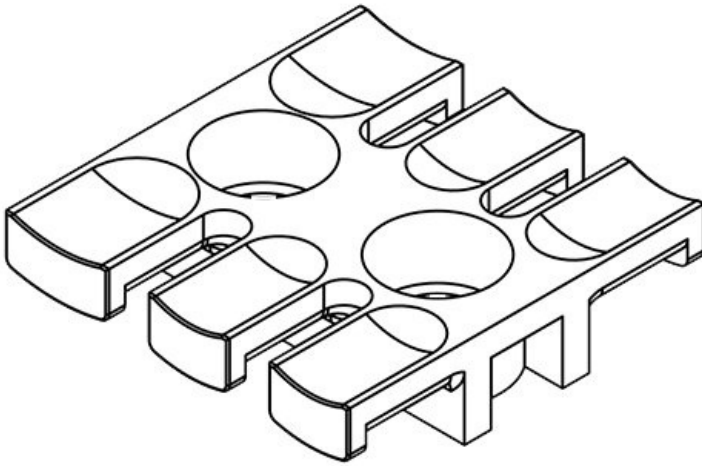

ZL 39

Art.nr.	32222	Hoogte	10 mm
EAN	4251269300	Aantal tanden	3
	837	Aantal	2
Aantal	10	schroefgaten	
Voor aantal	3	Diameter van	9 mm
kabels		schroefgaten	
Lengte L1	38,5 mm		
Lengte L2	19,5 mm		
Breedte	40 mm